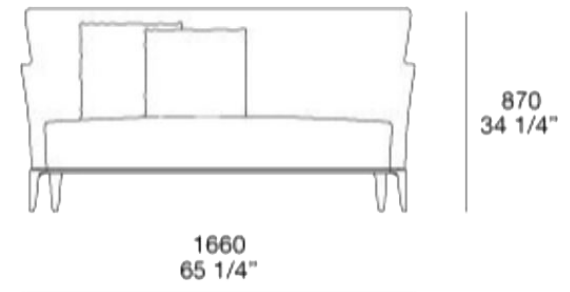

DIMENSIONS
254x107x62/23cm

QUANTITY: 1

SOFAS
SAINT - GERMAIN

mobica.

Fabric : Category G
Brest - 12 Sabbia

Base :Brown Nickel
Mat. Painted

DIMENSIONS
308cm.x438cm.x65cm.

QUANTITY: 1

SOFAS
Gentleman Friends

mobica.

Fabric : Category D
Itaca - 1102 Sabbia

Base : Glossy Brown
Nickel

DIMENSIONS
166cm.x94cm.x87cm.

QUANTITY: 1