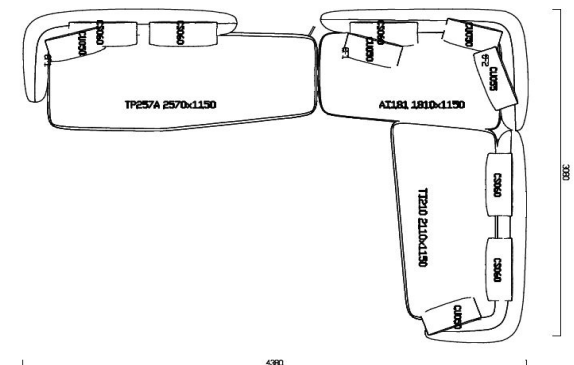

SOFAS
Brstol

mobica.

Indra - 02 Corda
Cat.D(Sofa Covering+
Back Cushions)

DIMENSIONS
214x107x62/23cm

QUANTITY: 1

SOFAS
Brstol

mobica.

Nayoro - 02 Sabbia
Cat.E(Sofa Covering+
Back Cushions)

DIMENSIONS
254x107x62/23cm

QUANTITY: 1

SOFAS
SAINT - GERMAIN

mobica.

Fabric : Category G
Brest - 12 Sabbia

Base :Brown Nickel
Mat. Painted

DIMENSIONS
308cm.x438cm.x65cm.

QUANTITY: 1

SOFAS
Gentleman Friends

mobica.

Fabric : Category D
Itaca - 1102 Sabbia

Base : Glossy Brown
Nickel

DIMENSIONS
166cm.x94cm.x87cm.

QUANTITY: 1