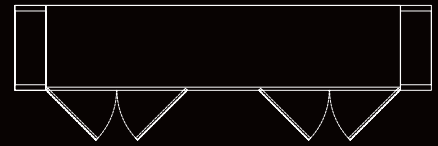

TECHNICAL DRAWING:

DESCRIPTION:

- Executive back low-cupboard.
- Top made from Calacata Marble.
- Side & Structure and shelving made from MDF in natural veneer finish.
- Bottom of Leg made from Calacata Marble.
- Available in 5 compartments (4 lockable leaves and one drawer unit in the middle).

STANDARD DIMENSIONS:

L X W X H

240x55x73 CM

260x55x73 CM

FINISHES:

Natural veneer
Marble

work